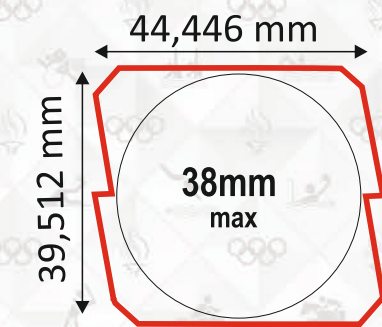

SERIA rombo

2mm

23gr

METAL 38,25mm

PCV 36,32,25mm